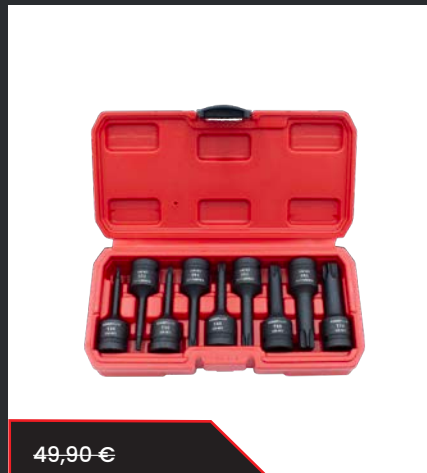

49,90-€

25,99 €

JOGO 9 CHAVES TORX T20/T70 IMPACTO
JUEGO LLAVES TORX IMPACTO T20/T70 9pcs

REF: 6098

Medidas: T20, T25, T30, T40, T45, T50, T55, T60, T70